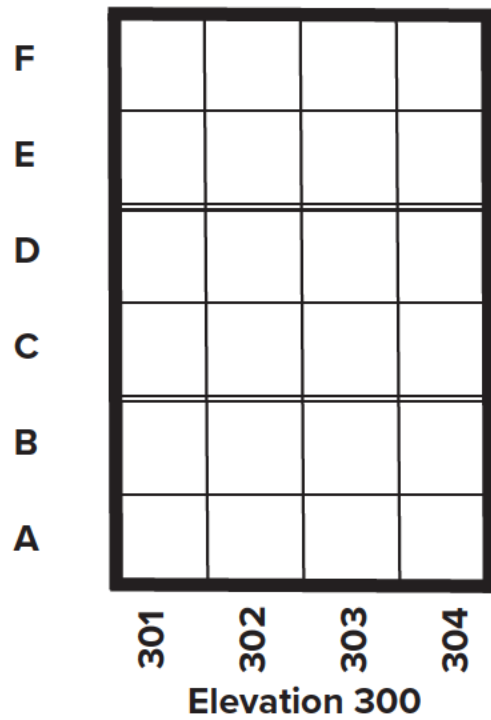

St. Peter Columbarium Section 15

HOLY CROSS CEMETERY
CATHOLIC CEMETERIES ASSOCIATION
 Brook Park, Ohio

Inside dimensions of the columbarium
 11" H x 11" W x 11 ³/₄" D
 Each unit to be sold as a single
 Verification of urn size is required
 No bouquet holders or pictures on niche front