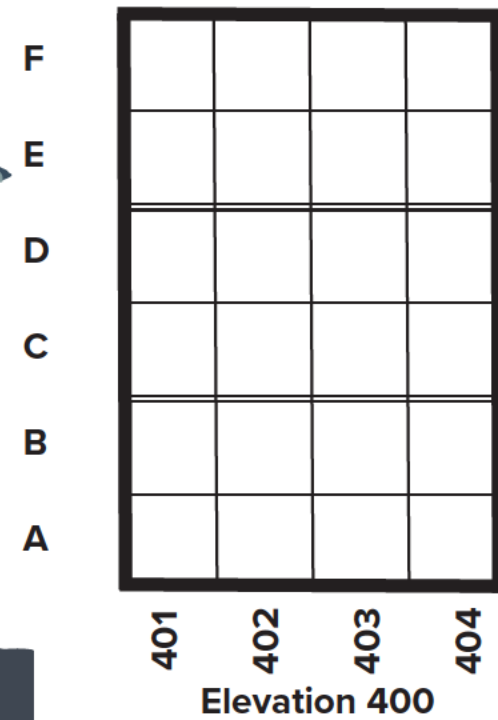

St. Peter Columbarium Section 15

HOLY CROSS CEMETERY
CATHOLIC CEMETERIES ASSOCIATION
 Brook Park, Ohio

Inside dimensions of the columbarium
 11" H x 11" W x 11 ³/₄" D
 Each unit to be sold as a single
 Verification of urn size is required
 No bouquet holders or pictures on niche front